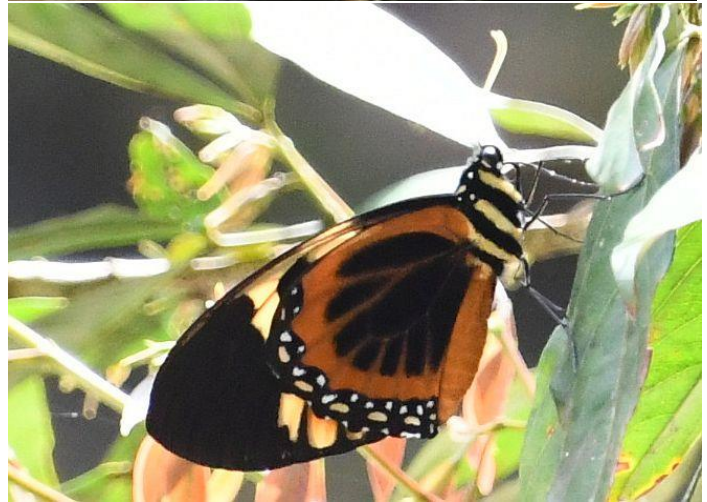

# Colombia Butterflies 2024

These are photos I took on a trip with Rob Gilson and Fredy Montero of Fauna Ventures to three areas: Putamayo (Macoa 6 days), Minca (3 days), and Palomino (1 day). ID sources sometimes gave different names for species or subspecies (esp. *Heliconius*), partially due to uneven adoption of recent taxonomy updates. A poor photo was included if it was the only one available. I have tried to be accurate in my identification but I'm not an expert. Particular uncertainty is marked with a "?".

## Swallowtails (*Papilionidae*)

**Straight-banded Swallowtail** (*Heraclides paeon*)  
flew by in a blur

**Polydamus Swallowtail** (*Battus polydamus*)

**Ruby-spotted Swallowtail**  
(*Heraclides anchisiades anchisiades*)

**Wedge-spotted Cattleheart** (*Parides panares erythrus*)

(*Parides lysander brissonius*)

**Emerald-patched Cattleheart**  
(*Parides sesostris tarquinius*)

**Emerald-patched Cattleheart**  
*(Parides sesostris tarquinius)*