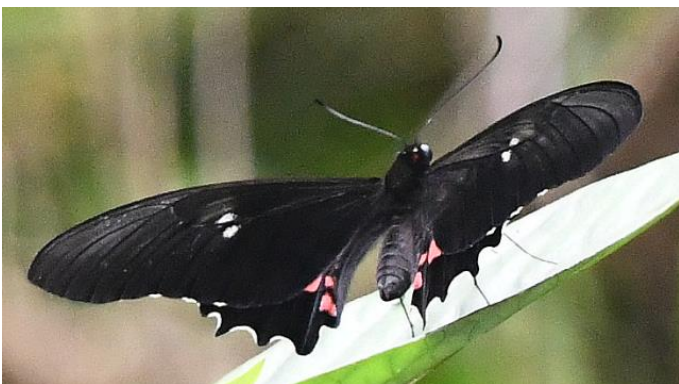

# Colombia Butterflies 2024

These are photos I took on a trip with Rob Gilson and Fredy Montero of Fauna Ventures to three areas: Putamayo (Macoa 6 days), Minca (3 days), and Palomino (1 day). ID sources sometimes gave different names for species or subspecies (esp. *Heliconius*), partially due to uneven adoption of recent taxonomy updates. A poor photo was included if it was the only one available. I have tried to be accurate in my identification but I'm not an expert. Particular uncertainty is marked with a "?".

[Whites](#) [Metalmarks](#) [Hairstreaks](#) [Brushfoots](#) [Skippers](#)

## Swallowtails (*Papilionidae*)

**Straight-banded Swallowtail** (*Heraclides paeon*)  
flew by in a blur

**Polydamus Swallowtail** (*Battus polydamus*)

**Ruby-spotted Swallowtail**  
(*Heraclides anchisiades anchisiades*)

**Wedge-spotted Cattleheart** (*Parides panares erythrus*)

(*Parides lysander brissonius*)

**Emerald-patched Cattleheart**  
(*Parides sesostris tarquinius*)

**Emerald-patched Cattleheart**  
*(Parides sesostris tarquinius)*